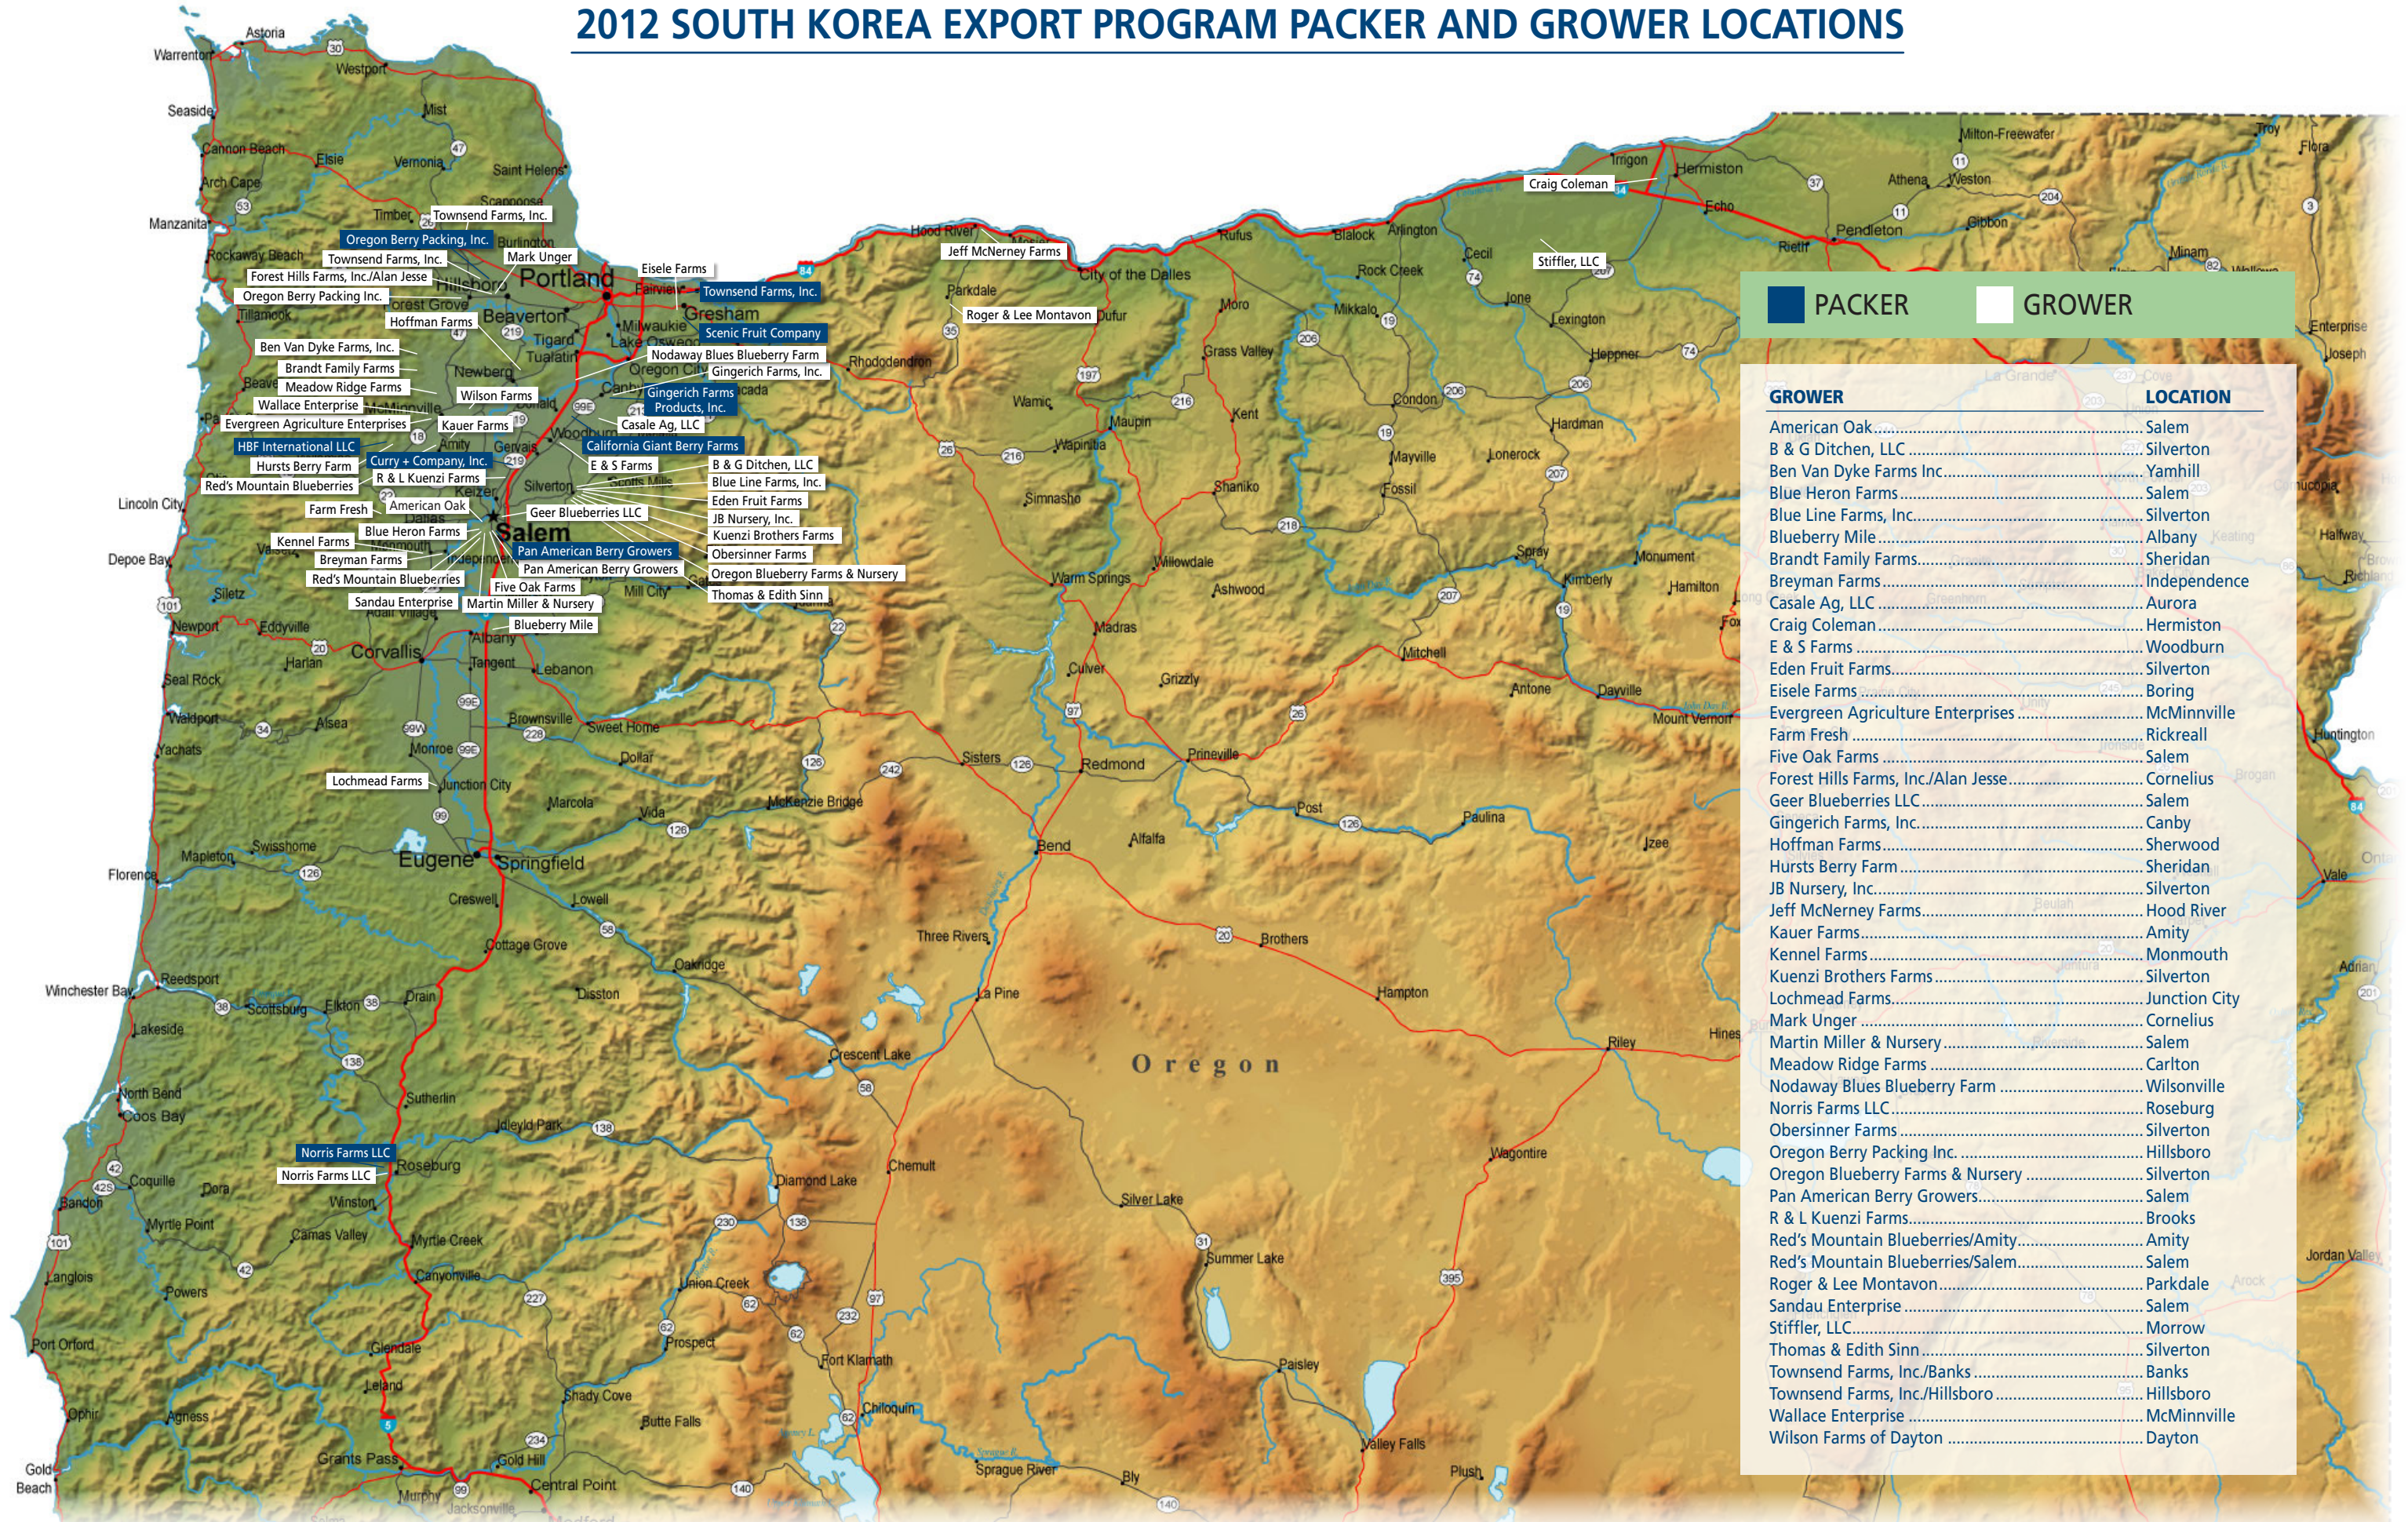

2012 SOUTH KOREA EXPORT PROGRAM PACKER AND GROWER LOCATIONS

PACKER **GROWER**

GROWER	LOCATION
American Oak	Salem
B & G Ditchen, LLC	Silverton
Ben Van Dyke Farms Inc.	Yamhill
Blue Heron Farms	Salem
Blue Line Farms, Inc.	Silverton
Blueberry Mile	Albany
Brandt Family Farms	Sheridan
Breyman Farms	Independence
Casale Ag, LLC	Aurora
Craig Coleman	Hermiston
E & S Farms	Woodburn
Eden Fruit Farms	Silverton
Eisele Farms	Boring
Evergreen Agriculture Enterprises	McMinnville
Farm Fresh	Rickreall
Five Oak Farms	Salem
Forest Hills Farms, Inc./Alan Jesse	Cornelius
Geer Blueberries LLC	Salem
Gingerich Farms, Inc.	Canby
Hoffman Farms	Sherwood
Hursts Berry Farm	Sheridan
JB Nursery, Inc.	Silverton
Jeff McNeerney Farms	Hood River
Kauer Farms	Amity
Kennel Farms	Monmouth
Kuenzi Brothers Farms	Silverton
Lochmead Farms	Junction City
Mark Unger	Cornelius
Martin Miller & Nursery	Salem
Meadow Ridge Farms	Carlton
Nodaway Blues Blueberry Farm	Wilsonville
Norris Farms LLC	Roseburg
Obersinner Farms	Silverton
Oregon Berry Packing Inc.	Hillsboro
Oregon Blueberry Farms & Nursery	Silverton
Pan American Berry Growers	Salem
R & L Kuenzi Farms	Brooks
Red's Mountain Blueberries/Amity	Amity
Red's Mountain Blueberries/Salem	Salem
Roger & Lee Montavon	Parkdale
Sandau Enterprise	Salem
Stiffler, LLC	Morrow
Thomas & Edith Sinn	Silverton
Townsend Farms, Inc./Banks	Banks
Townsend Farms, Inc./Hillsboro	Hillsboro
Wallace Enterprise	McMinnville
Wilson Farms of Dayton	Dayton